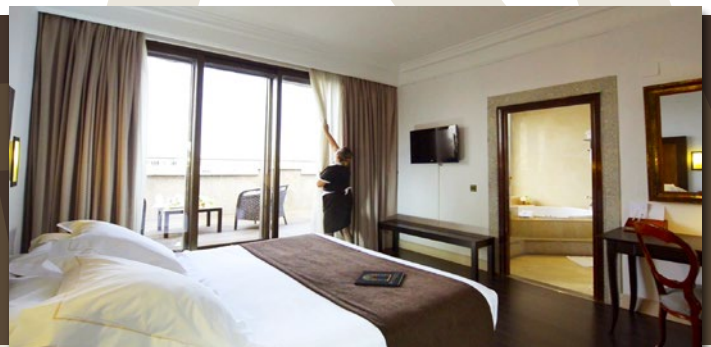

CLUB MIGUEL ANGEL

For those clients who wish to experience something unique during their stay – we recommend the Club Miguel Angel. An exclusive hotel on the 5th floor, with 90 rooms divided across 6 categories with the following additional services and equipments:

- Welcome pack in the room.
- Exclusive reception.
- Personalized check-in.
- Complimentary late checkout until 15:00, on request.
- Welcome drink and complimentary BVLGARI towel.
- Buffet breakfast in the Club Area.
- Non-alcoholic drinks in the Club Area.
- Bathrobe and slippers during stay.
- BVLGARI amenities.
- Free of charge HANDY telephones including national and international calls and 4G.
- Open Bar with sweet and salty snacks.
- International and domestic press.
- Complimentary ironing of one garment per stay.
- Private restaurant on the 5th floor.
- Reading and Television areas.
- Conference room (1 hour complimentary per stay upon availability).
- Complimentary access to the 5th floor business centre.