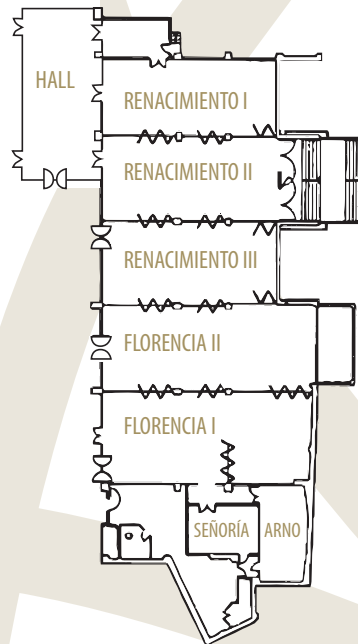

THEATER	CLASSROOM	"U"	BOARDROOM	CABARET	BANQUET	COCKTAIL	BUFFET	AREA	AREA sq ft
MEDICI I	100	70	32	32	48	110	120	80	140 m2	1506 sq ft
MEDICI II	50	36	25	25	24	50	60	30	72 m2	775 sq ft
MEDICI III	50	36	25	25	24	50	60	30	70 m2	753 sq ft
MEDICI I+II	150	100	50	50	72	160	180	125	212 m2	2282 sq ft
MEDICI II+III	100	70	35	35	48	110	120	80	142 m2	1528 sq ft
FULL MEDICI	250	150	60	60	102	220	230	150	288 m2	3100 sq ft
RENACIMIENTO I	90	60	40	40	36	80	90	60	90 m2	968 sq ft
RENACIMIENTO II	100	60	45	45	36	80	100	60	100 m2	1076 sq ft
RENACIMIENTO III	90	60	40	40	36	80	90	60	90 m2	968 sq ft
RENACIMIENTO I+II ó II+III	150	120	-	-	60	160	180	100	190 m2	2045 sq ft
FULL RENACIMIENTO	210	150	-	-	60	240	275	160	280 m2	3014 sq ft
FLORENCIA I	30	20	20	20	24	40	45	-	50 m2	538 sq ft
FLORENCIA I + HALL	100	60	35	40	42	100	115	70	129 m2	1388 sq ft
FLORENCIA II	90	60	50	45	36	80	100	60	123 m2	1324 sq ft
FLORENCIA I+II (en L)	120	80	-	-	66	120	140	-	173 m2	1862 sq ft
FULL FLORENCIA	150	100	-	-	66	180	230	100	223 m2	2400 sq ft
FULL RENACIMIENTO + FLORENCIA	-	-	-	-	-	400	500	300	532 m2	5726 sq ft
BOTICELLI	-	-	-	8	-	8	-	-	18 m2	193 sq ft
SEÑORÍA	-	-	-	10	-	10	-	-	24 m2	258 sq ft
ARNO	-	-	-	18	-	18	-	-	29 m2	312 sq ft
ARCO	-	-	-	-	-	80	120	80	240 m2	2583 sq ft
IM29	75	20	28	28	12	70	75	50	120 m2	1292 sq ft
MEDICI TERRACE	60	-	-	-	-	50	70	-	108 m2	1162 sq ft
GARDEN SOFAS	-	-	-	-	-	40	90	-	145 m2	1560 sq ft
EL JARDIN RESTAURANT	100	-	-	40	-	60	120	-	111 m2	1194 sq ft
CORNER	40	-	-	25	-	40	40	-	88 m2	947 sq ft
GREEN GARDEN	100	-	-	40	-	50	70	-	105 m2	1130 sq ft
FULL GARDEN	-	-	-	-	-	240	409	-	1032 m2	11108 sq ft
SALA SPA	25	-	-	-	-	-	25	-	27 m2	290 sq ft

HOTEL MIGUEL ANGEL
★★★★★
BY BLUEBAY